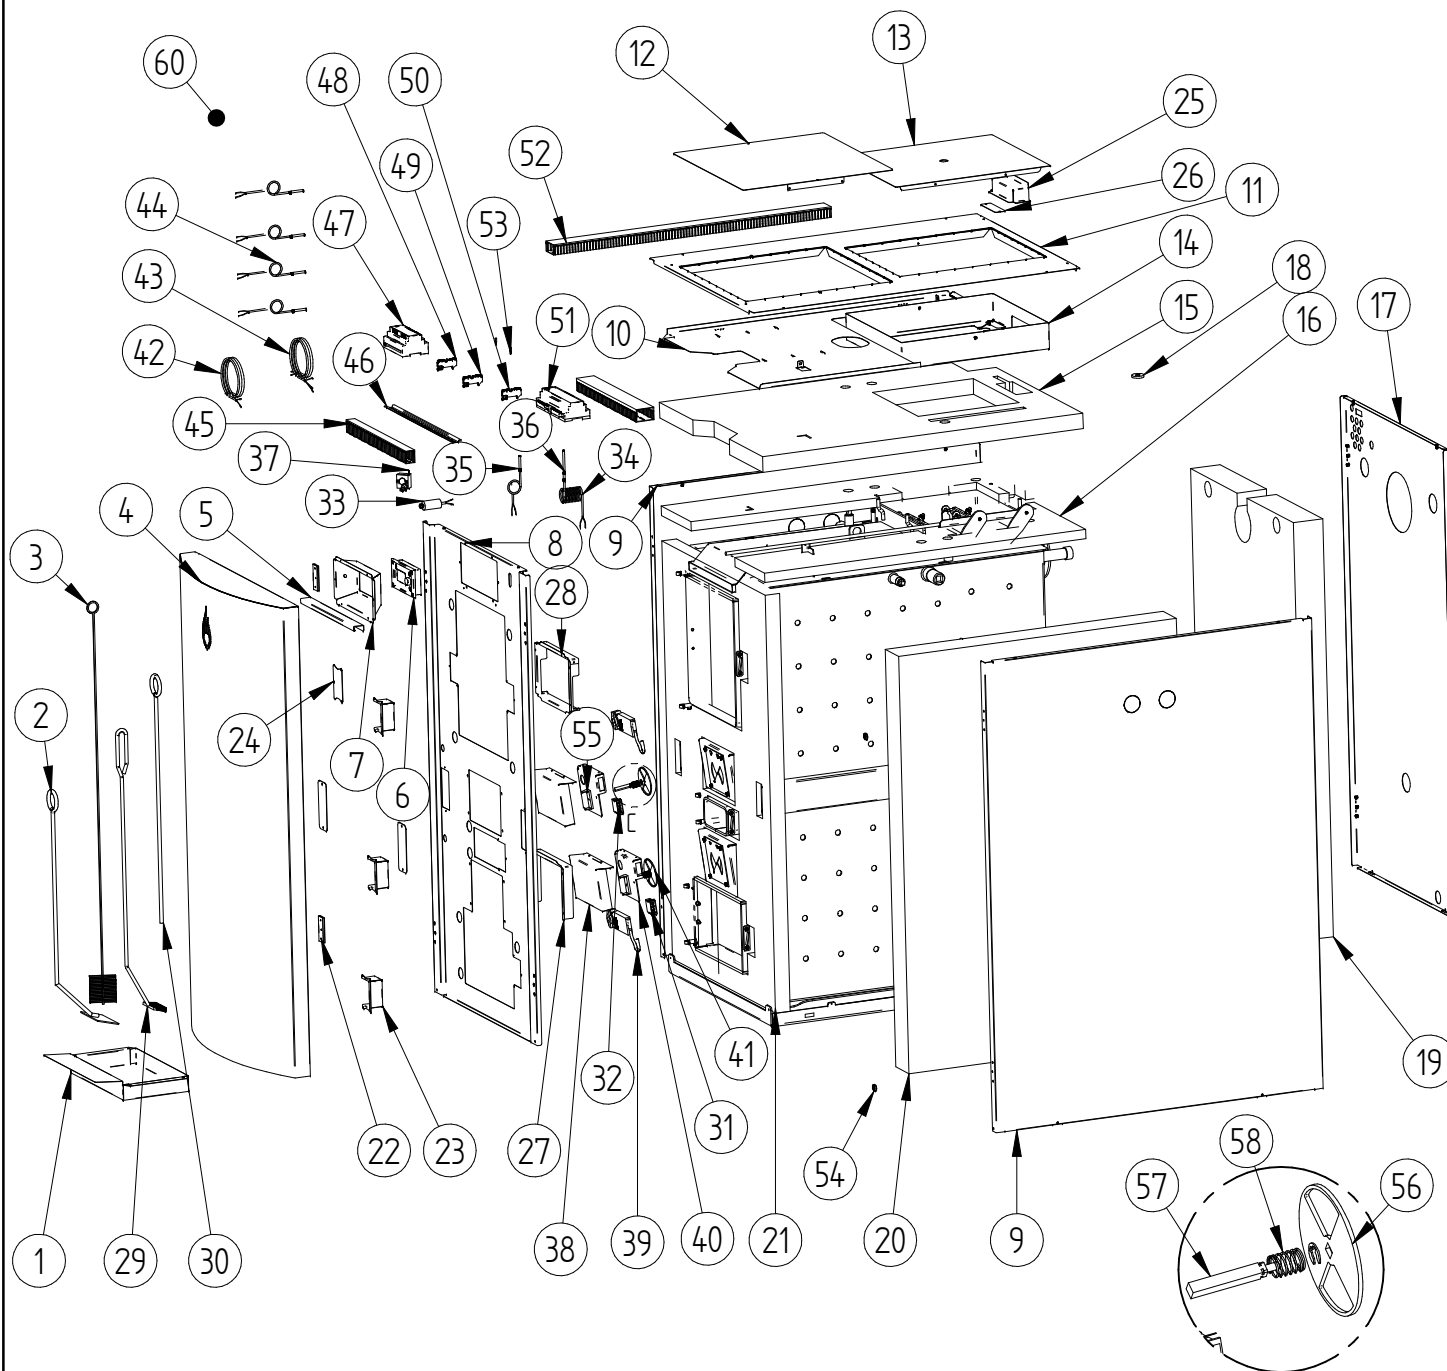

Pos.	Vare nr.	Vare tekst	Enhed	Antal	Sliddel
1	042416	Askeskuffe 400x225	Stk.	1	Ja
2	219008	Skraber L= 800	Stk.	1	Ja
3	210214	Stålrensbørste L = 1200	Stk.	1	Ja
4	017093	Dør KPL HK4	Stk.	1	-
5	017449	Skærm for styring	Stk.	1	-
6	015877	ECOMAX860D-H panel	Stk.	1	-
7	017088	Hus for styring	Stk.	1	-
8	017424	Isolerings forplade HK4	Stk.	1	-
9	017436	Sideplade HK4	Stk.	2	-
10	017426	Isoleringsholder HK4	Stk.	1	-
11	017259	Låg HK 4	Stk.	1	-
12	017443	Dækplade for styring	Stk.	1	-
13	015351	Dækplade for røggasse	Stk.	1	-
14	017453	Brønd for HK4	Stk.	1	-
15	017266	Topisolering for HK4	Stk.	1	Ja
16	017477	Topisolering HK4	Stk.	2	Ja
17	017437	Bagplade HK 4	Stk.	1	-
18	020274	Isolerende skive Lambdasonde	Stk.	1	-
19	017263	Isolering for bagkasse HK4	Stk.	1	Ja
20	017262	Isolering for Sideplade HK4	Stk.	2	Ja
21	017264	Isolering front HK4	Stk.	1	Ja
22	017087	Hængsel	Stk.	2	-
23	017454	Brønd for skrueluk	Stk.	3	-
24	017455	Dækplade for lukkehul	Stk.	1	-
25	017547	Dækkasse iltsonde	Stk.	1	-
26	017552	Dækplade røggasføler	Stk.	1	-
27	017545	Dækplade sekundær luftbox	Stk.	1	-
28	017542	Dækplade primær luftbox	Stk.	1	-
29	509010	Stålrensebørste biokedler	Stk.	1	Ja
30	092111	Ildrager L=800	Stk.	1	Ja
31	500144	ADELS 4 p hun panel m 4L 2M	Stk.	1	-
32	500127	ADELS 4 p hun panel m 4L 1,5M	Stk.	1	-
33	500016	Kondensator 2 microF	Stk.	1	-
34	100586	Kedelføler CT4 1 meter	Stk.	1	-
35	100587	Røggasføler CT2 2 meter	Stk.	1	-
36	100596	VV føler CT4 4 meter	Stk.	1	-
37	082007	Overkogstermostat	Stk.	1	-
38	015344	Dækplade for belimomotor	Stk.	2	-
39	020037	Motor belimomotor 2N 0-10V	Stk.	2	-
40	015267	Monteringsplade f belimomotor	Stk.	2	-
41	020143	Spjæld Ø90 samlet	Stk.	2	-
42	100551	Kabel 2 opl sort L= 400	Stk.	1	-
43	100544	Kabel 3 opl sort L= 400	Stk.	1	-
44	100589	CT4 ST sensor 10 Meter	Stk.	4	-
45	100539	Ledningskanal 25x40 l= 450	Str.	2	-
46	015878	DINSKINNE 500mm	Stk.	1	-
47	015888	ecoLamda modul NGK	Stk.	1	-
48	082404	4-polet klemme PxC grå 1,5 mm2	Stk.	2	-
49	082405	4-polet klemme PxC blå 1,5 mm2	Stk.	2	-
50	082406	4-polet klemme PxC jord 1,5 mm2	Stk.	3	-
51	015876	ecoMAX860D-H modul	Stk.	1	-
52	100540	Ledningskanal 50x35 L= 950	Stk.	1	-
53	082425	Indlægsbro 2-polet rød	Stk.	2	-
54	017657	Magnet Ø16x6 NEO	Stk.	2	-
55	020139	Holder for Belimomotorer	Stk.	2	-
56	020041	Spjæld rundt Ø90	Stk.	2	-
57	020043	Aksel 8x8 for Belimomotorer	Stk.	2	-
58	015165	Fjeder for Belimomotorer	Stk.	2	-
59	100563	Ledningskanal 60x40 L=450	Stk.	1	-
60	020188	Magnet for Belimomotorer	Stk.	1	-
61	017285	Dækplade luftkanaler	Stk.	2	-

DETAIL C

INIT	DATE	VARE BETEGNELSE
GODKENDT	BV 14-09-15	HK4 LC HK4
		VARE NR. 017550-02 F2 ENHED Stk. VÆGT: 857,744 kg
		REV. 02