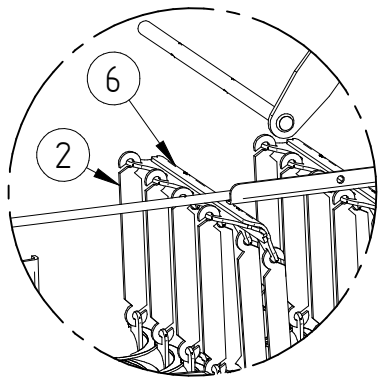

DETAIL A