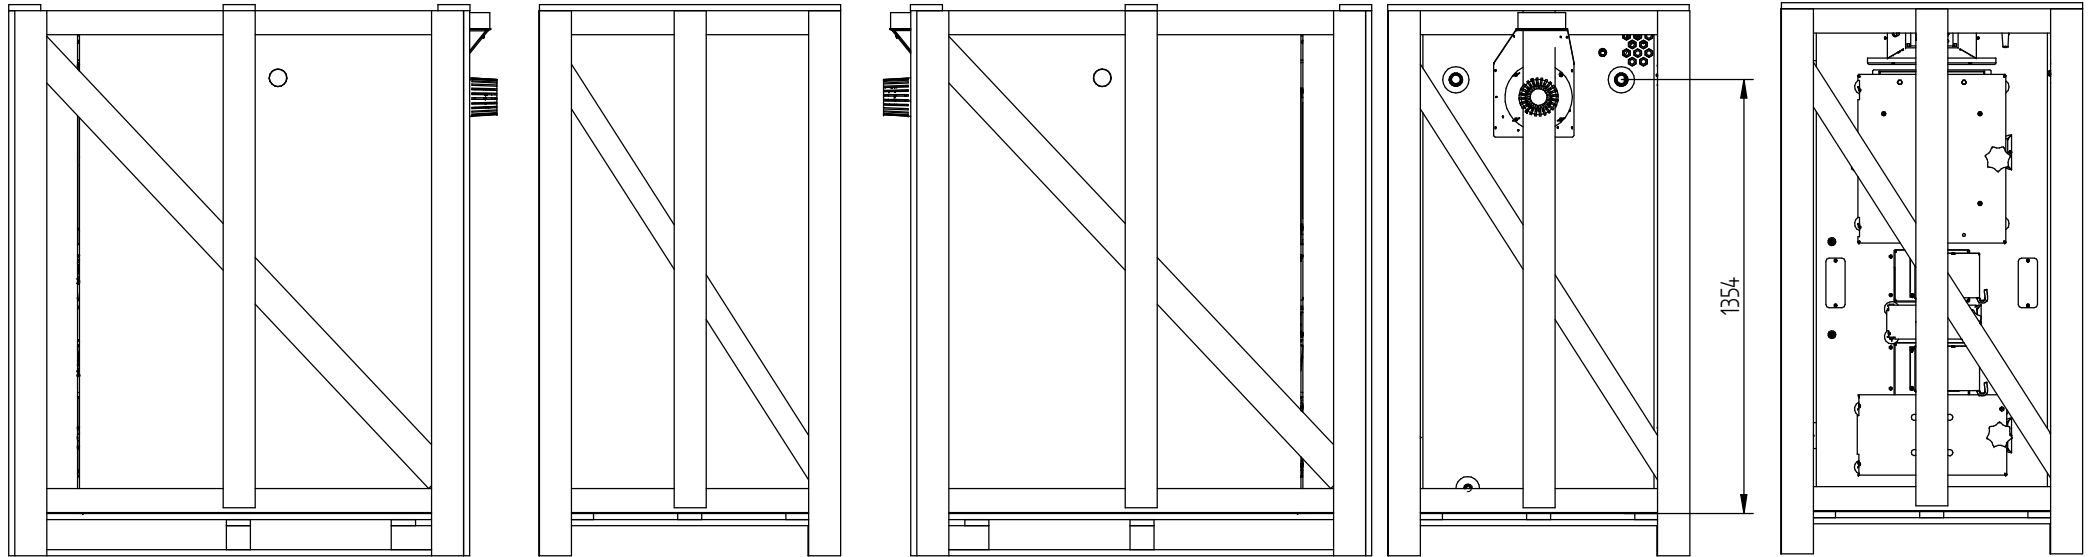

Positions refer to the BOM list on sheet 1

GODKENDT	INIT	DATE	VARE BETEGNELSE	REV
	BV	14-09-15	HK4 LC HK4	
			VARE NR.	017550-02
			F2	
ENHED	Stk.	VÆGT:	857,744 kg	SHEET 2 OF 6

Insulation:
 Glass wool:
 Sides: 100 mm
 Front: 50 mm
 Top: 30 + 50 mm
 Back: 100 mm
 Bottom: 40 mm
Jacket front door:
 10 mm rubber foam