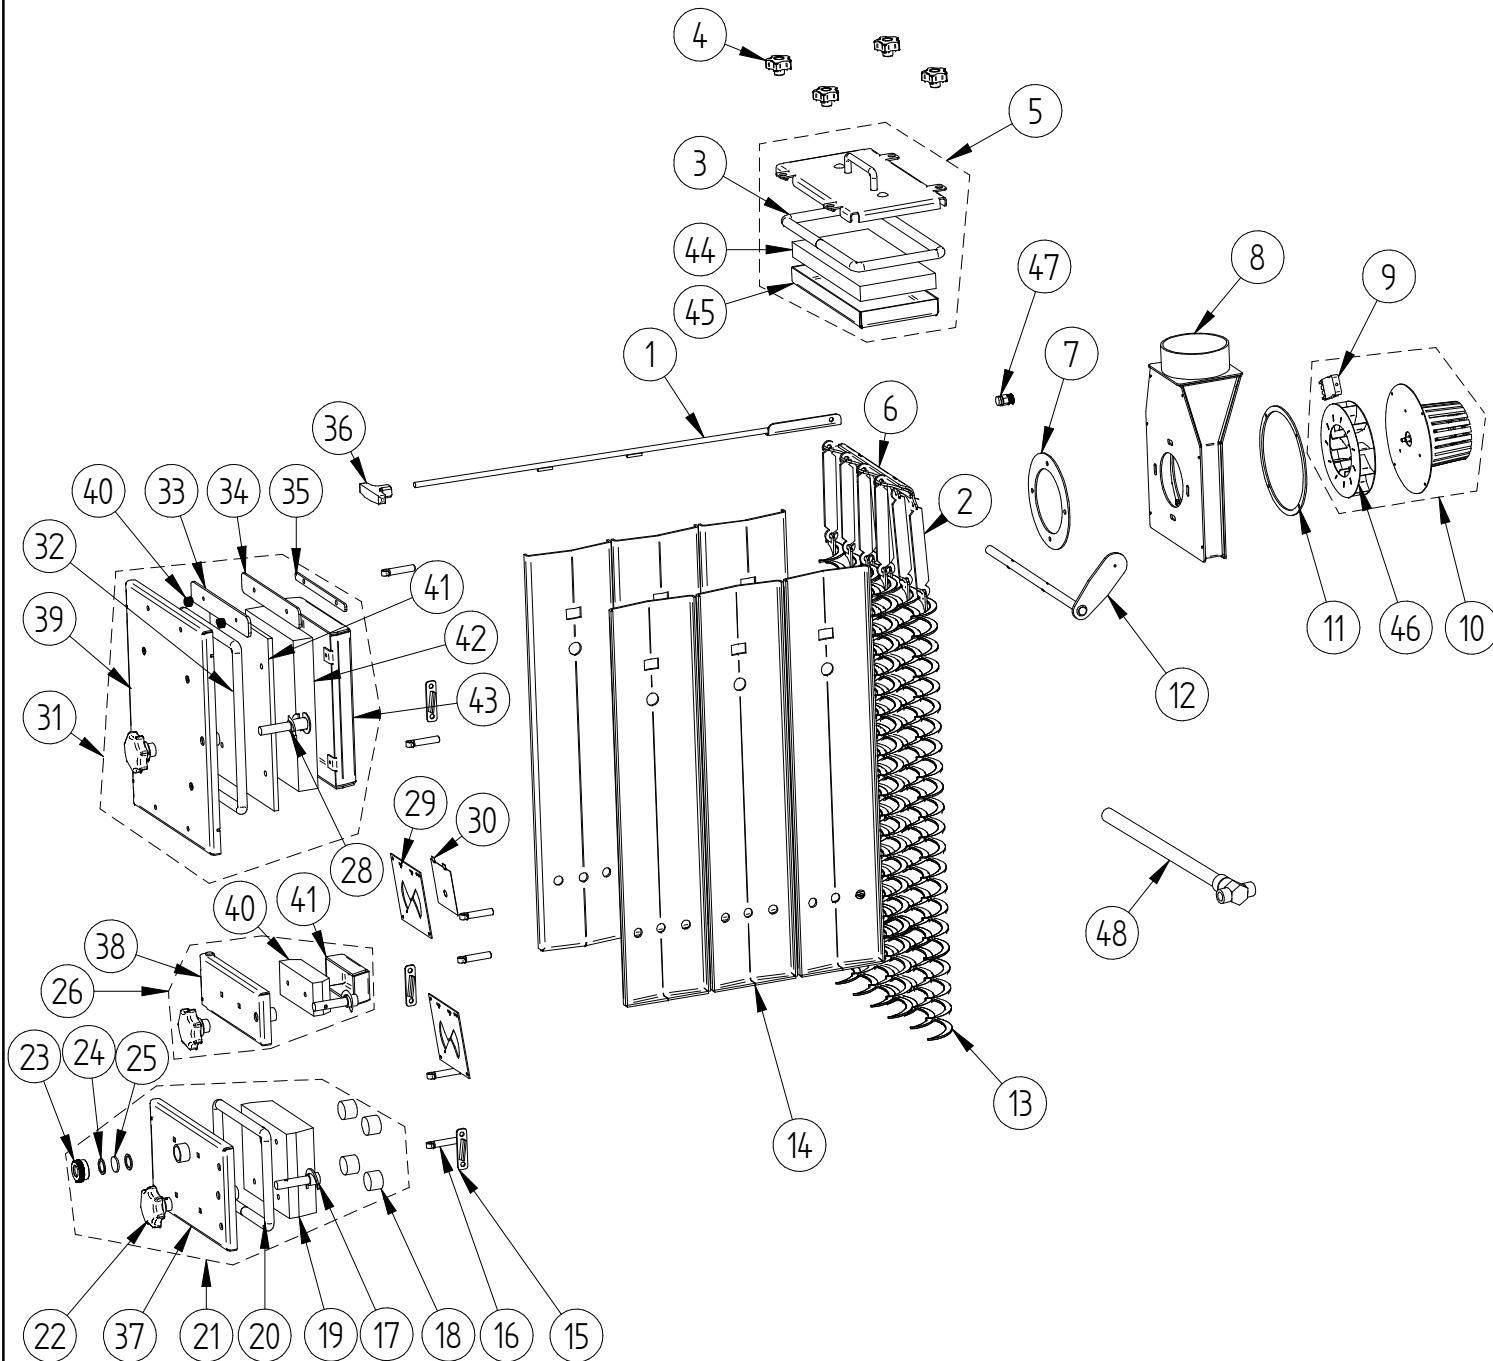

Pos.	Vare nr.	Vare tekst	Enhed	Antal	Sliddel
1	015590	Stang svejst for rens	Stk.	1	-
2	017209	Hængsler for rens	Stk.	8	-
3	507003	Glassnor silikone Ø18 L1040	Meter	1,04	Ja
4	056088	Møtrik stjerne M8	Stk.	4	-
5	015705	Røgekassedæksel KPL.	Stk.	1	-
6	015931	Plade for rens	Stk.	2	-
7	015181	Pakning for røgsugerhus	Stk.	1	Ja
8	016692	Røgsugerhus	Stk.	1	-
9	500128	4-polet ADELS G stik	Stk.	1	-
10	500143	Blæser m. løbehjul R2E 180 plastkap.	Stk.	1	-
11	016628	Pakning for røgsuger	Stk.	1	Ja
12	017052	Aksel svejse for rens.	Stk.	2	-
13	015335	Tubulator L= 893	Stk.	8	-
14	017172	Varmeplader KH3	Stk.	6	Ja
15	017451	Lukkebeslag HK	Stk.	3	-
16	017136	Øjebolt M12x60	Stk.	6	-
17	082239	Gevind luk samlet std.	Stk.	2	-
18	061072	Isolering rondel Ø35x25	Stk.	4	Ja
19	015668	Isoleringssten for askelåge	Stk.	1	Ja
20	017059	Glassnor silikone Ø18 L850	Meter	0,85	Ja
21	017089	Askelåge Kpl.	Stk.	1	-
22	082224	Håndtag f. låge GN 6332.2 Ø80	Stk.	3	-
23	013367	1" omløber for skueglas	Stk.	1	-
24	011270	Pakning fiber Ø30XØ23X2	Stk.	2	-
25	013139	Skue glas Ø30X3,3	Stk.	1	Ja
26	017253	Tændlåge Kpl.	Stk.	1	-
27	017059	Glassnor silikone Ø18 L600	Meter	0,6	Ja
28	017440	Gevindluk samlet	Stk.	1	-
29	015241	Spjældplade	Stk.	2	-
30	015240	lukkeluftspjæld	Stk.	1	-
31	017128	Indfyringslåge KPL	Stk.	1	-
32	010092	Glassnor silikone Ø18 L1150	Meter	1,15	Ja
33	015788	dækplade for bypass	Stk.	1	-
34	015787	Pakning for bypass	Stk.	1	Ja
35	015789	Holder for pakning	Stk.	1	-
36	082100	T-håndtag sort m. gev. 10m	Stk.	1	-
37	017055	Askelåge svejst	Stk.	1	-
38	017252	Tændingslåge svejst	Stk.	1	-
39	017096	Indfyringslåge svejst	Stk.	1	-
40	015165	Fjeder for bypass	Stk.	2	Ja
41	017535	Isoleringsplade indfyringslåge	Stk.	1	Ja
42	017496	Isolering indfyringslåge	Stk.	1	Ja
43	017131	Isoleringsholder indfyr.låge	Stk.	1	-
44	015700	Isolering røgekassedæksel	Stk.	1	Ja
45	015702	Isoleringsholder røgekassedæksel	Stk.	1	-
46	020625	Røgsugervinge Ø180	Stk.	1	-
47	089002	Luftudlader 3/8"	Stk.	1	-
48	503059	Afkølingsrør L380	Stk.	1	-
49	015886	Røgsugermotor 67W m. plastkap.	Stk.	1	-

INIT	DATE	VARE BETEGNELSE
BV	14-04-16	HK3 LC
		HK3
VG	VARE NR.	REV
F2	017525-03	03
ENHED	VEGT:	SHEET
Stk.	614,990 kg	5 OF 6